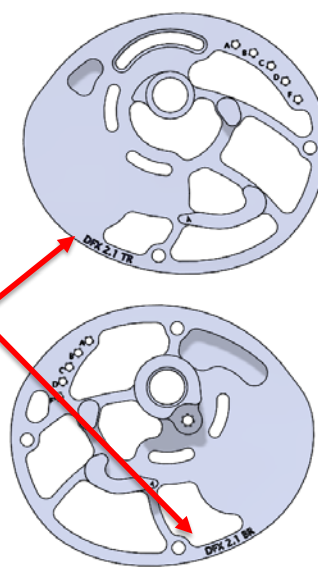

HyperEdge - UltraFlex - DFX Cam & 1/2

CAM	LETOFF	BRACE HEIGHT	AXLE TO AXLE	DRAW LENGTH	MODULE POSITION	BASE CAM	STRING	CONTROL CABLE	BUSS CABLE	CAM FAMILY
DFX #1	80%	6 7/8	36 3/4	25.5	A	1	58.50	40.50	38.63	DFX
	80%	6 7/8	36 3/4	26	B	1	58.50	40.50	38.63	DFX
	80%	6 7/8	36 3/4	26.5	C	1	58.50	40.50	38.63	DFX
	80%	6 7/8	36 3/4	27	D	1	58.50	40.50	38.63	DFX
	80%	6 7/8	36 3/4	27.5	E	1	58.50	40.50	38.63	DFX

HyperEdge - UltraFlex - DFX Cam & 1/2

CAM	LETOFF	BRACE HEIGHT	AXLE TO AXLE	DRAW LENGTH	MODULE POSITION	BASE CAM	STRING	CONTROL CABLE	BUSS CABLE	CAM FAMILY
DFX #2	80%	6 7/8	36 3/16	27.5	A	2	60.00	40.00	38.25	DFX
	80%	6 7/8	36 3/16	28	B	2	60.00	40.00	38.25	DFX
	80%	6 7/8	36 3/16	28.5	C	2	60.00	40.00	38.25	DFX
	80%	6 7/8	36 3/16	29	D	2	60.00	40.00	38.25	DFX
	80%	6 7/8	36 3/16	29.5	E	2	60.00	40.00	38.25	DFX

HyperEdge - UltraFlex - DFX Cam & 1/2

CAM	LETOFF	BRACE HEIGHT	AXLE TO AXLE	DRAW LENGTH	MODULE POSITION	BASE CAM	STRING	CONTROL CABLE	BUSS CABLE	CAM FAMILY
DFX #2.1	80%	6 13/16	36 7/16	27.5	A	2.1	60.25	40.38	38.25	DFX
	80%	6 13/16	36 7/16	28	B	2.1	60.25	40.38	38.25	DFX
	80%	6 13/16	36 7/16	28.5	C	2.1	60.25	40.38	38.25	DFX
	80%	6 13/16	36 7/16	29	D	2.1	60.25	40.38	38.25	DFX
	80%	6 13/16	36 7/16	29.5	E	2.1	60.25	40.38	38.25	DFX

Refer to cam lettering and use the corresponding tune chart.

Model: HyperEdge Limb: UltraFlex Stealth shot bar: 3,2, and 2.1 cam: 5.38, 1 cam: 5.00
 Model Year: 2016 Limb shox Limb Bolt Length: 1.75

ZT Flex mount #5 Pocket: W9 String model: H4 for #1 cam Date: 12/14/15
 ZT Flex limb #1 Rocker: #14 & #15 String model: H6 for #2 cam
 String model: H2 for #2.1 cam
 String model: H6 for #3 cam