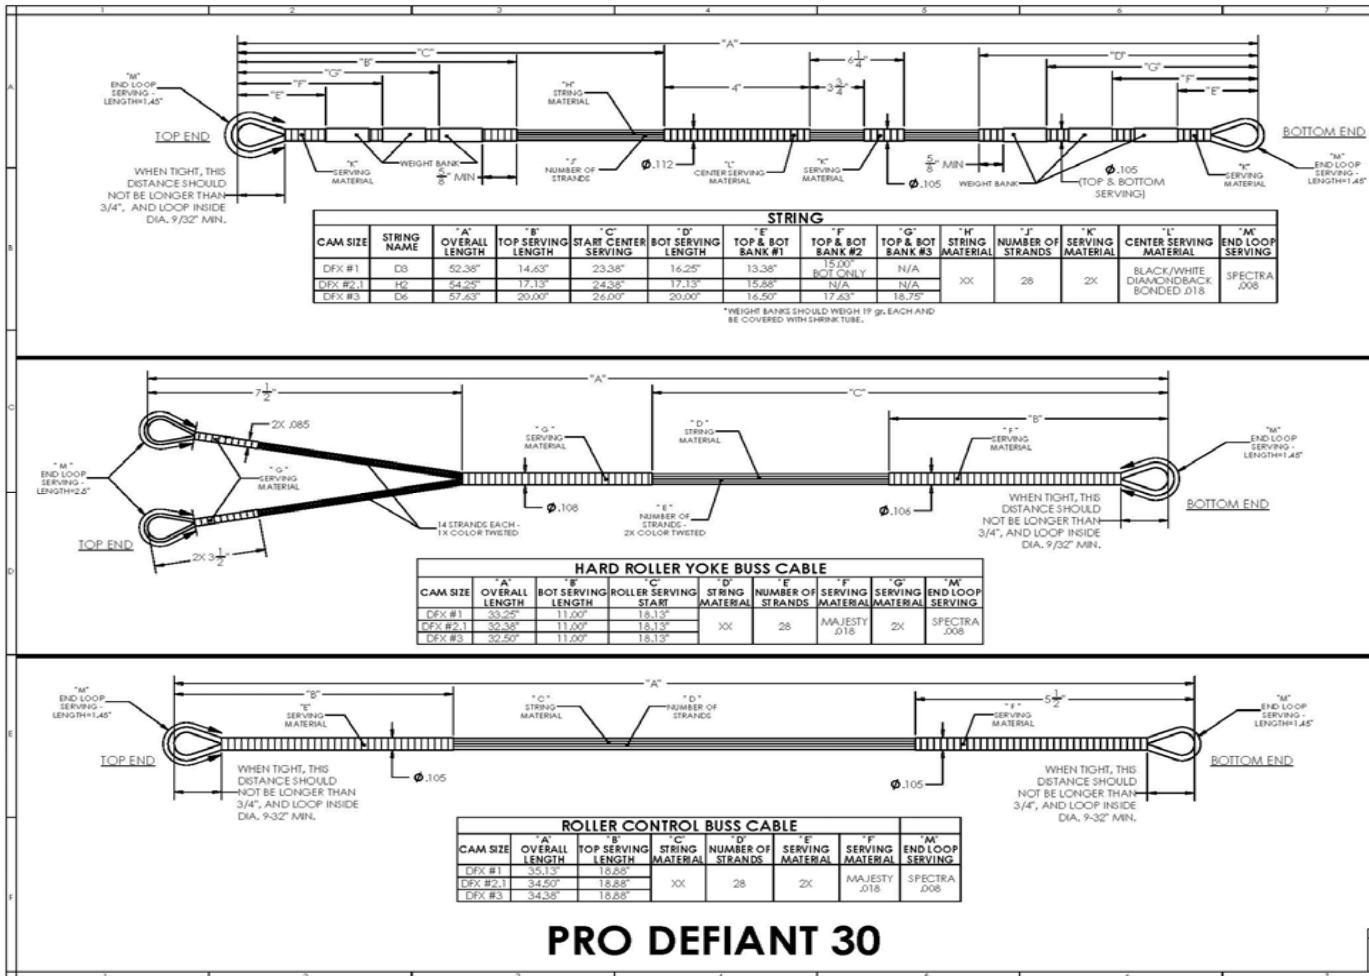

Stealth shot bar: 4.50

ZT Flex mount #5

Model Year: 2018

Limb shox #3.1

Limb Bolt Length: 1.75

ZT Flex limb #1